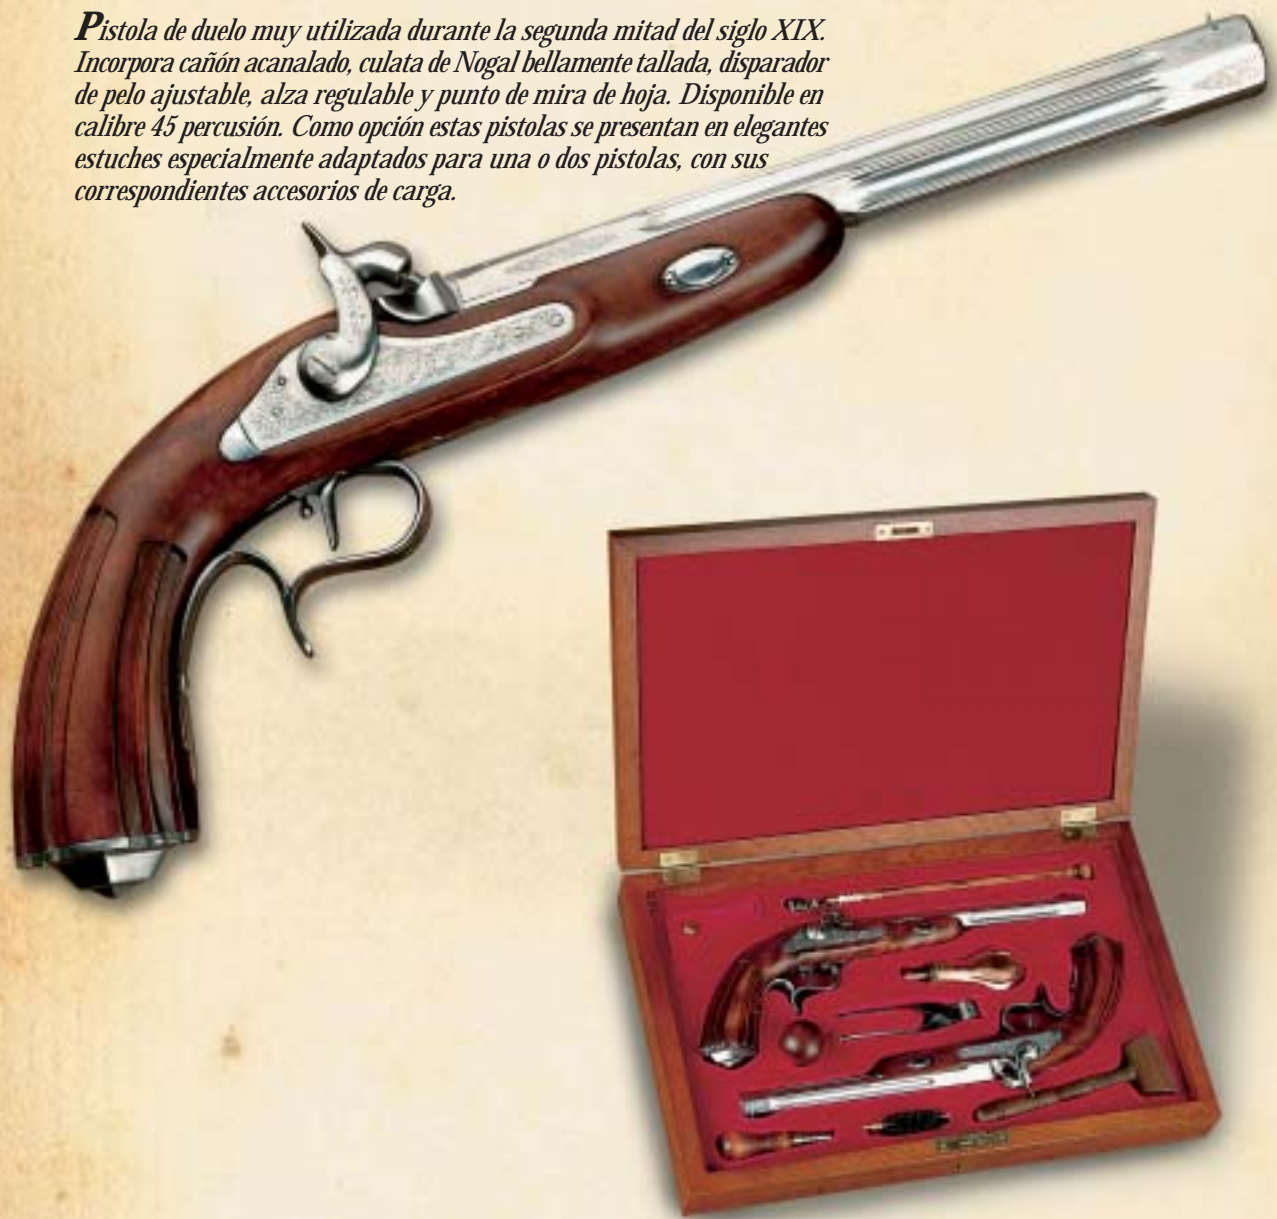

EUROPE 1871 Pistol

This duelling pistol was widely used in the second half of the 19th century. It has a fluted barrel, walnut tapered stock, adjustable trigger, adjustable rear sight; blade front sight. Only available in percussion .45 caliber. As an option this pistol can be provided with elegant wooden cases specially designed for one or two pistols.

Pistola de duelo muy utilizada durante la segunda mitad del siglo XIX. Incorpora cañón acanalado, culata de Nogal bellamente tallada, disparador de pelo ajustable, alza regulable y punto de mira de hoja. Disponible en calibre 45 percusión. Como opción estas pistolas se presentan en elegantes estuches especialmente adaptados para una o dos pistolas, con sus correspondientes accesorios de carga.

Reference Referencia	Model Modelo	Stock Culata	Caliber Calibre	Twist Vuelta	Grooves Estrias	Barrel Cañón	Sights Alzas	Barrel Length Largo cañón	Overall Length Largo total	Weight Peso
P-1235	WilliamParker Match	Walnut	.45 Flint	1-16"	8	White temper	Fixed	264 mm	445 mm	1100 grs
P-1245	William Parker Match	Walnut	.45 Perc	1-16"	8	White temper	Fixed	264 mm	445 mm	1100 grs
P-1205	Europa Pistol	Walnut	.45 Perc	1-45"	12	White temper	Fixed	240 mm	430 mm	1000 grs
D-1305	1 Europa Dueling Case	Walnut	.45 Perc	1-45"	12	White temper	Fixed	240 mm	430 mm	1000 grs
D-1325	2 Europa Dueling Case	Walnut	.45 Perc	1-45"	12	White temper	Fixed	240 mm	430 mm	1000 grs
P-1300	Underhammer	Walnut	.40 Perc	1-16"	8	Blued	Adjustable/blued	235 mm	390 mm	870 grs
P-1300L	UnderhammerLuxe	Walnut	.40 Perc	1-16"	8	Blued	Adjustable/blued	235 mm	390 mm	870 grs