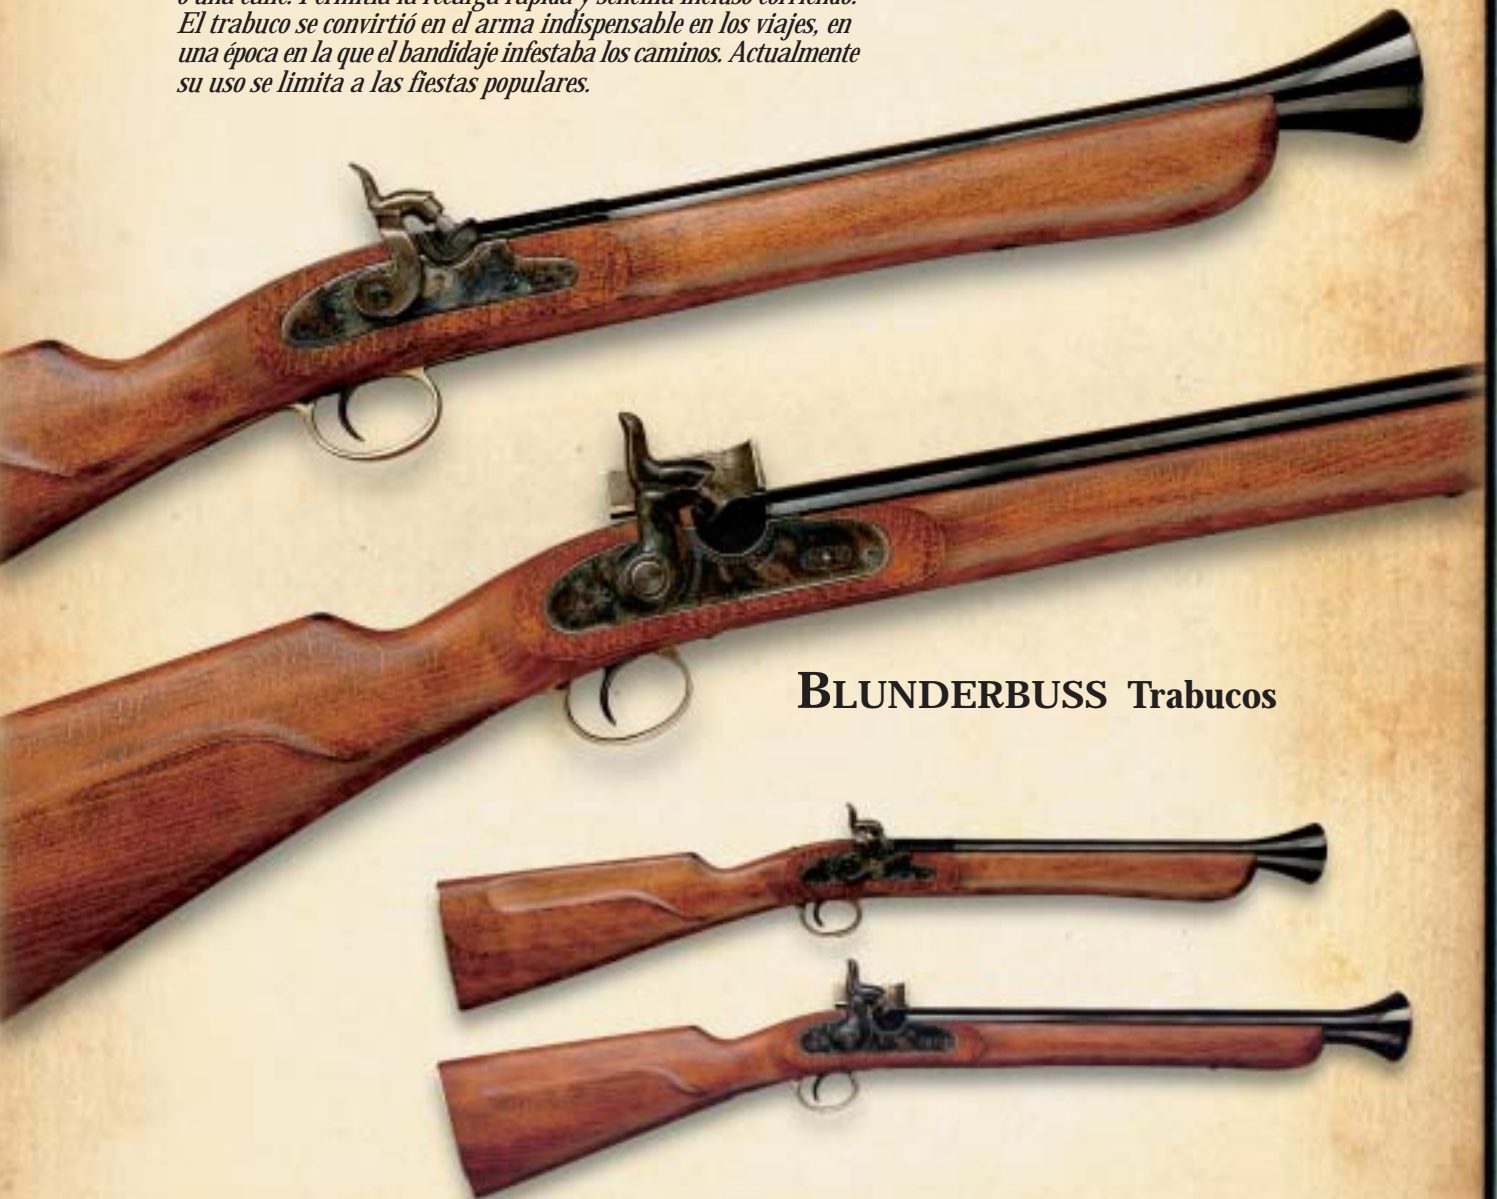

BLUNDERBUSS Trabucos

The blunderbuss was to the 18th century what the machine gun was to the 19th, a solid weapon that could shoot multiple projectiles from a single barrel. With its wide mouth for an even dispersal of the shot, it was an impressive weapon well suited to guarding gates, stairways or streets. It could be reloaded quickly and easily even while running. The blunderbuss became an indispensable weapon for travellers at a time when the highways were alive with bandits. It is now used only in village festivals.

El Trabuco fue el equivalente en el siglo XVIII a la ametralladora del siglo XIX, un arma sólida que podía disparar múltiples proyectiles desde un mismo cañón. Con su amplia boca que proporcionaba una dispersión regular en el disparo, era un arma que impresionaba, adecuada para proteger una puerta, una escalera o una calle. Permitía la recarga rápida y sencilla incluso corriendo. El trabuco se convirtió en el arma indispensable en los viajes, en una época en la que el bandidaje infestaba los caminos. Actualmente su uso se limita a las fiestas populares.

BLUNDERBUSS Trabucos

Reference Referencia	Model Modelo	Stock Culata	Caliber Calibre	Twist Vuelta	Grooves Estrias	Barrel Cañón	Sights Alzas	Barrel Length Largo cañón	Overall Length Largo total	Weight Peso
Tr-500	Blunderbuss	Beech	.54 Perc			Blued		425 mm	820 mm	2600 grs
Tr-600	Blunderbuss	Beech	.62 Perc			Blued		465 mm	870 mm	4475 grs