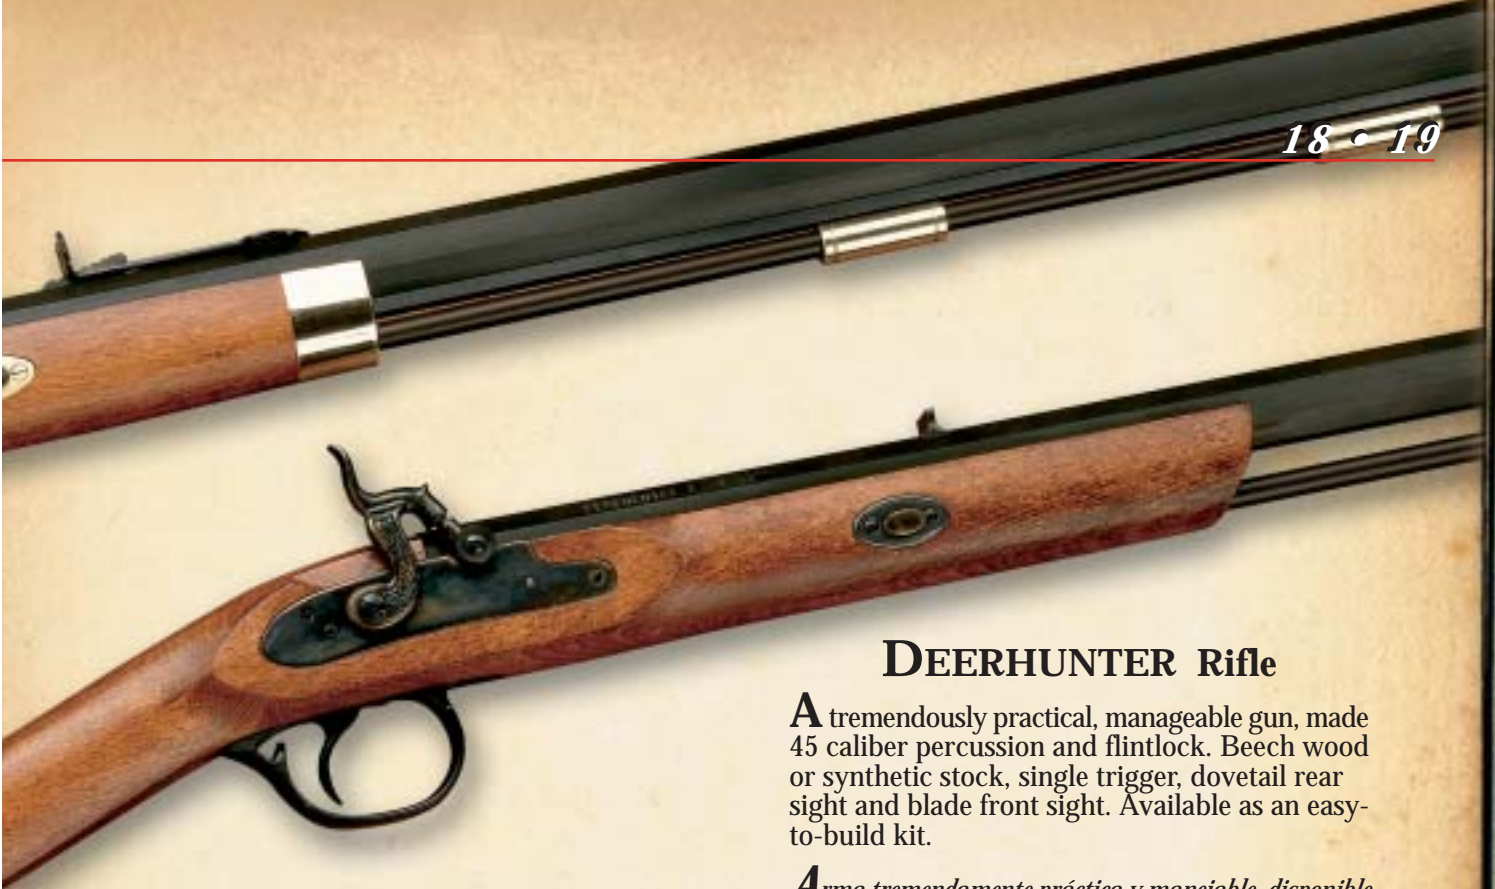

DEERHUNTER Rifle

A tremendously practical, manageable gun, made 45 caliber percussion and flintlock. Beech wood or synthetic stock, single trigger, dovetail rear sight and blade front sight. Available as an easy-to-build kit.

Arma tremendamente práctica y manejable, disponible en calibre 45, percusión y pedernal. Culatas de madera de Haya o sintética, disparador sencillo, alza fija y punto de mira de hoja. Disponible en kit.