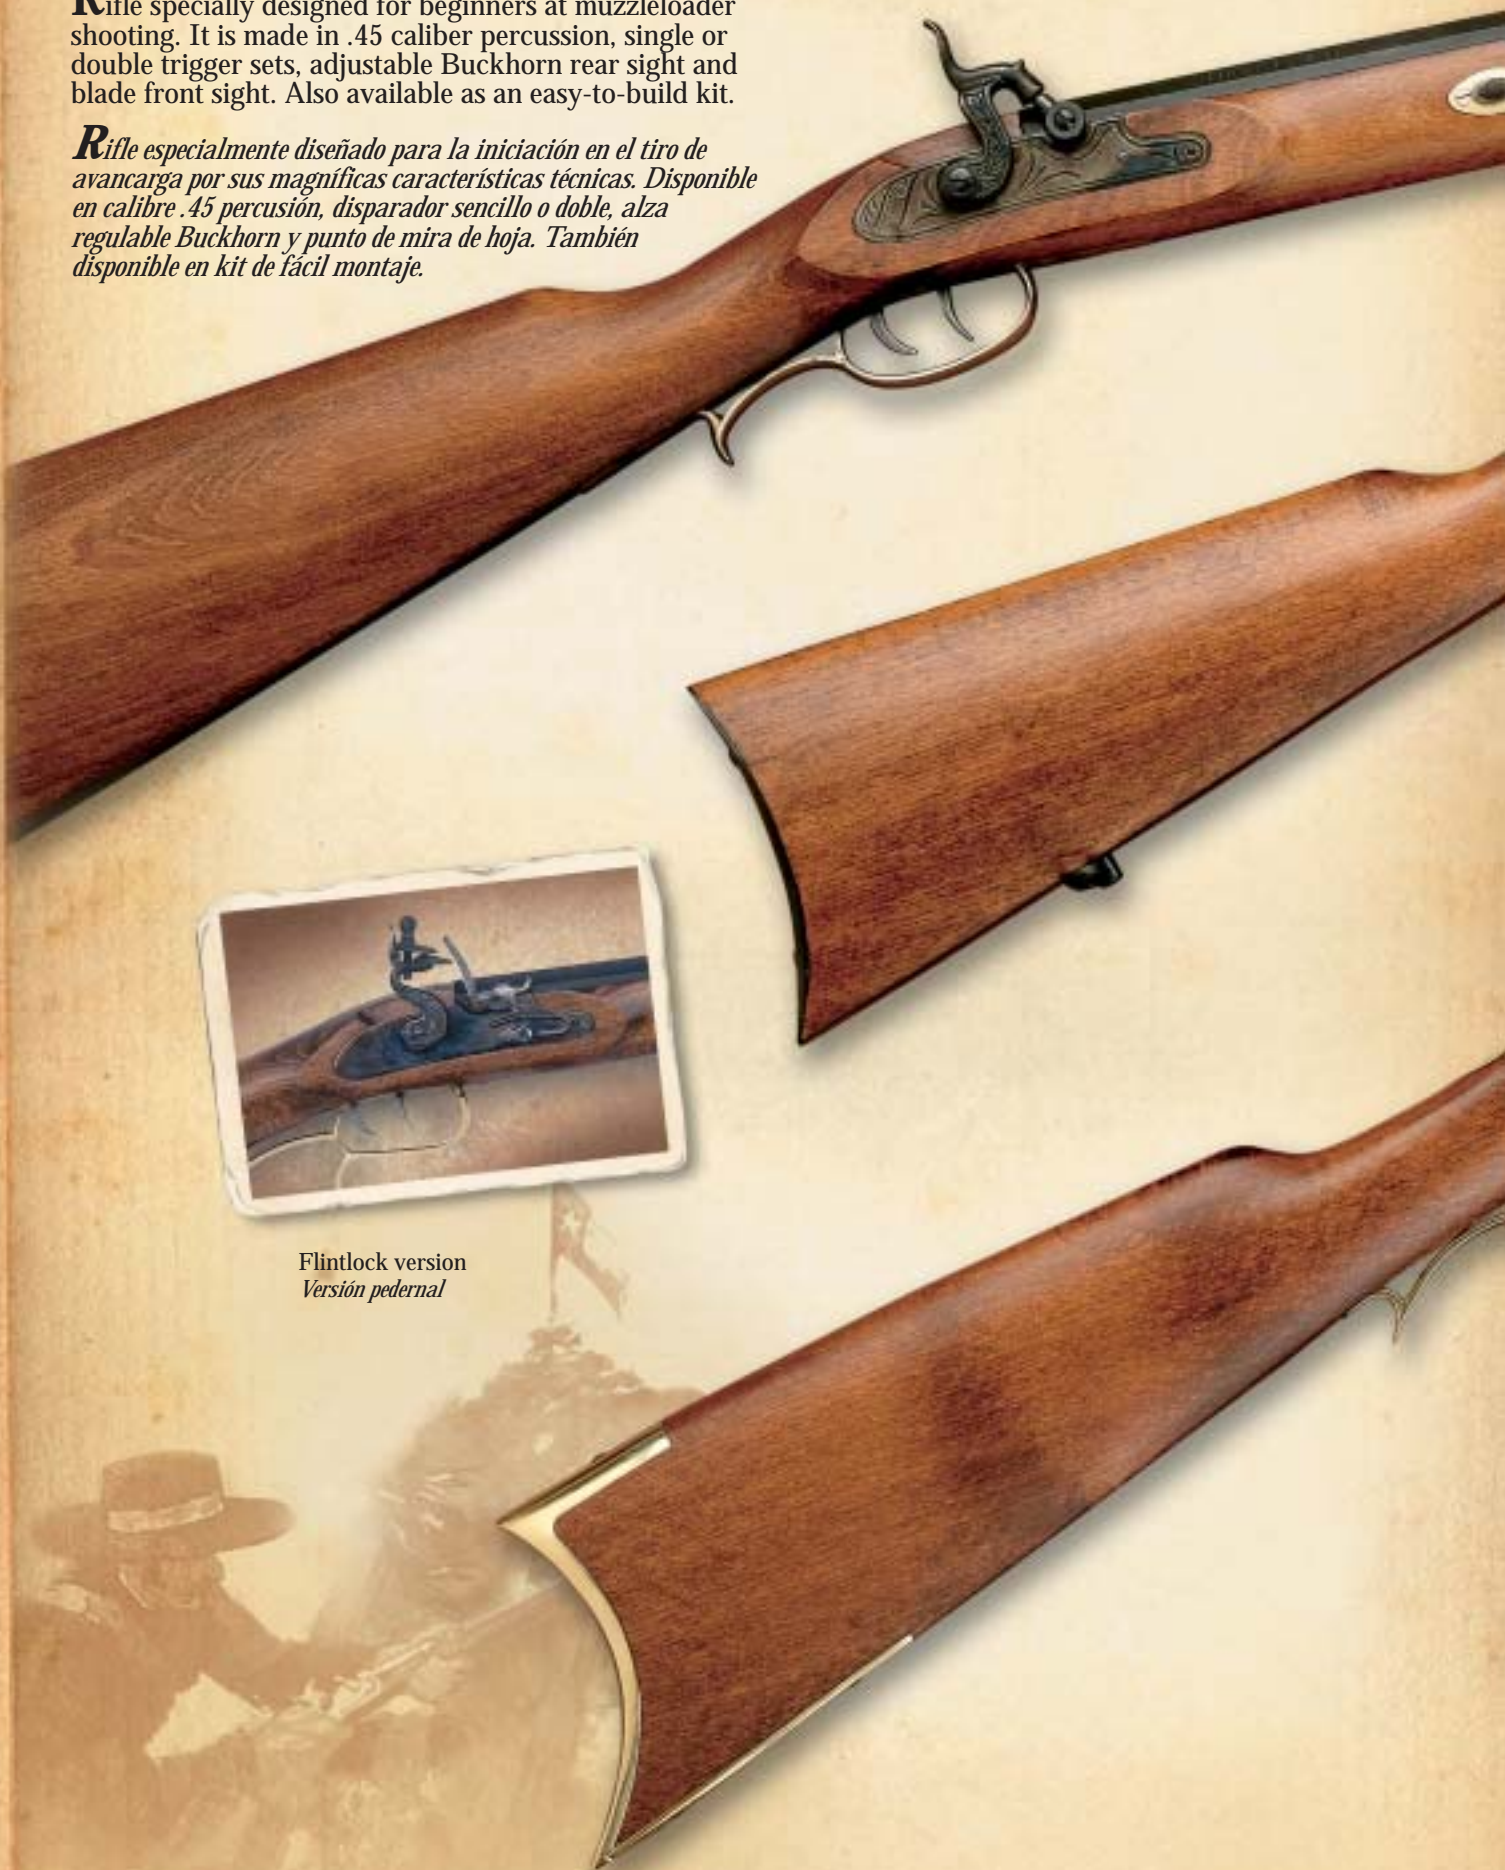

RANGER Rifle

Rifle specially designed for beginners at muzzleloader shooting. It is made in .45 caliber percussion, single or double trigger sets, adjustable Buckhorn rear sight and blade front sight. Also available as an easy-to-build kit.

Rifle especialmente diseñado para la iniciación en el tiro de avancarga por sus magníficas características técnicas. Disponible en calibre .45 percusión, disparador sencillo o doble, alza regulable Buckhorn y punto de mira de hoja. También disponible en kit de fácil montaje.

Flintlock version
Versión pedernal