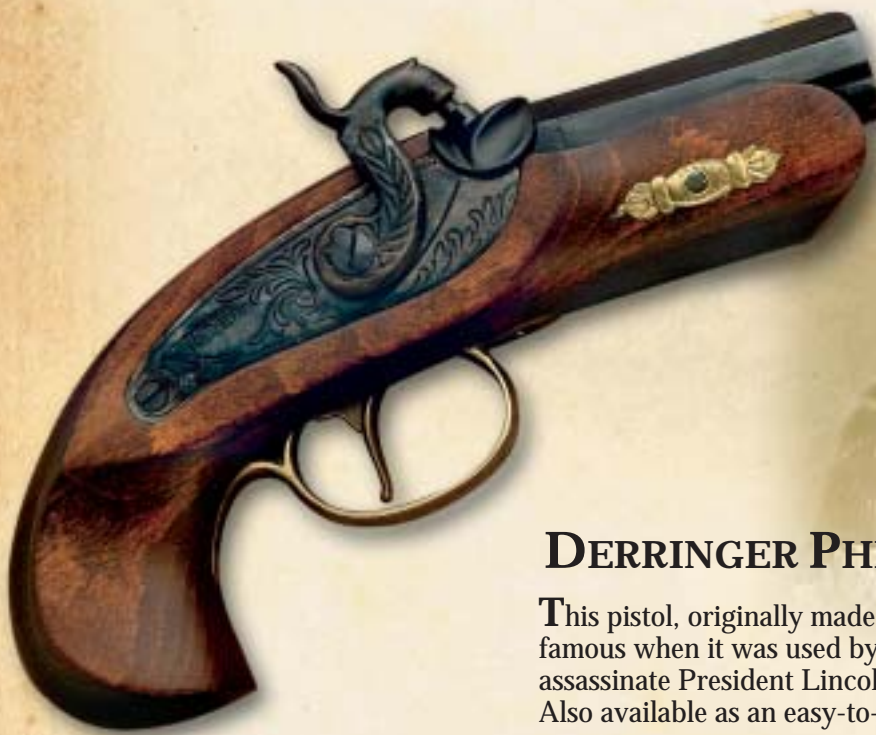

DERRINGER PHILADELPHIA Pistol

This pistol, originally made by Derringer, became sadly famous when it was used by John Wilkes Booth to assassinate President Lincoln. Made in percussion only. Also available as an easy-to-build kit.

Esta pistola, originalmente fabricada por Derringer, llegó a ser tristemente famosa cuando John Wilkes Booth la utilizó para asesinar al presidente Lincoln. Fabricada sólo en percusión. También disponible en kit de fácil montaje.

Reference Referencia	Model Modelo	Stock Culata	Caliber Calibre	Twist Vuelta	Grooves Estrias	Barrel Cañón	Sights Alzas	Barrel Length Largo cañón	Overall Length Largo total	Weight Peso
P-1381	Vest Pocket Derringer	Simulated Ivory	.31 Perc	n/a		Brass	Bead	60 mm	120 mm	450 grs
P-1015	Philadelphia Derringer	Beech	.45 Perc	1-16"	8	Blued	Fixed	51 mm	145 mm	450 grs