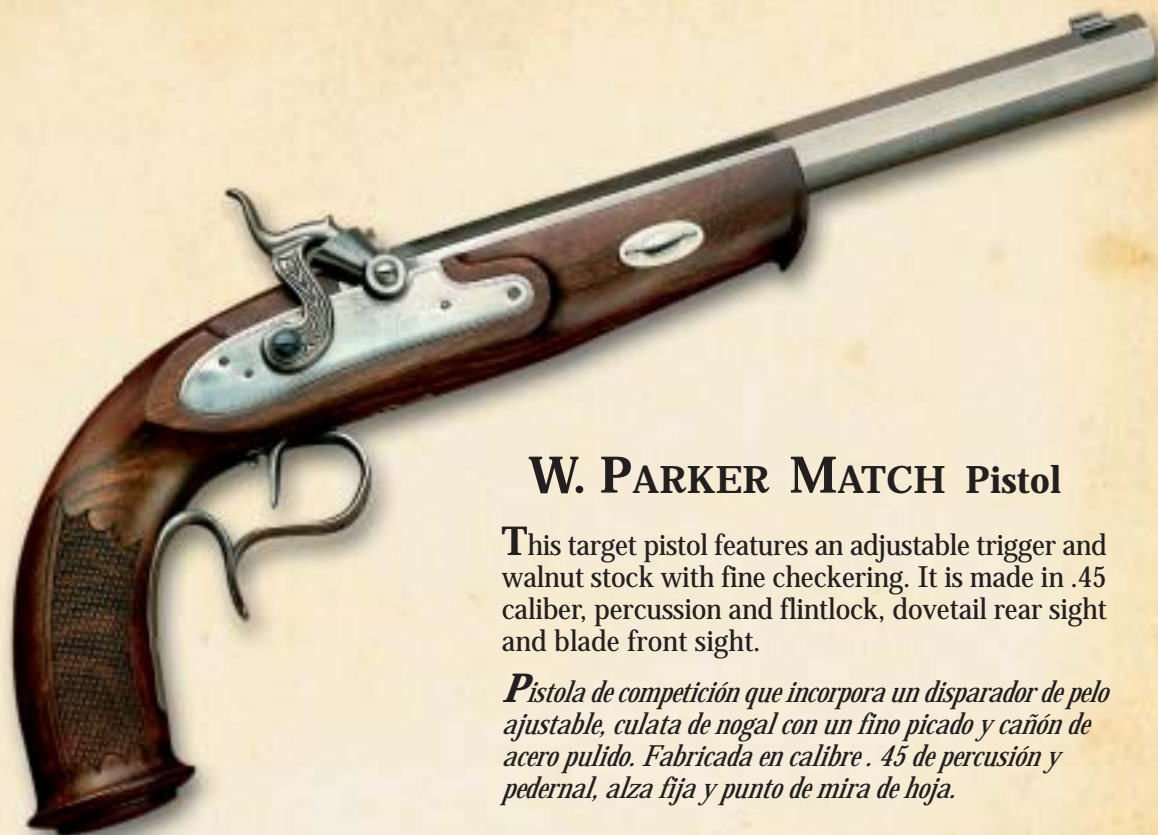

W. PARKER MATCH Pistol

This target pistol features an adjustable trigger and walnut stock with fine checkering. It is made in .45 caliber, percussion and flintlock, dovetail rear sight and blade front sight.

Pistola de competición que incorpora un disparador de pelo ajustable, culata de nogal con un fino picado y cañón de acero pulido. Fabricada en calibre . 45 de percusión y pedernal, alza fija y punto de mira de hoja.